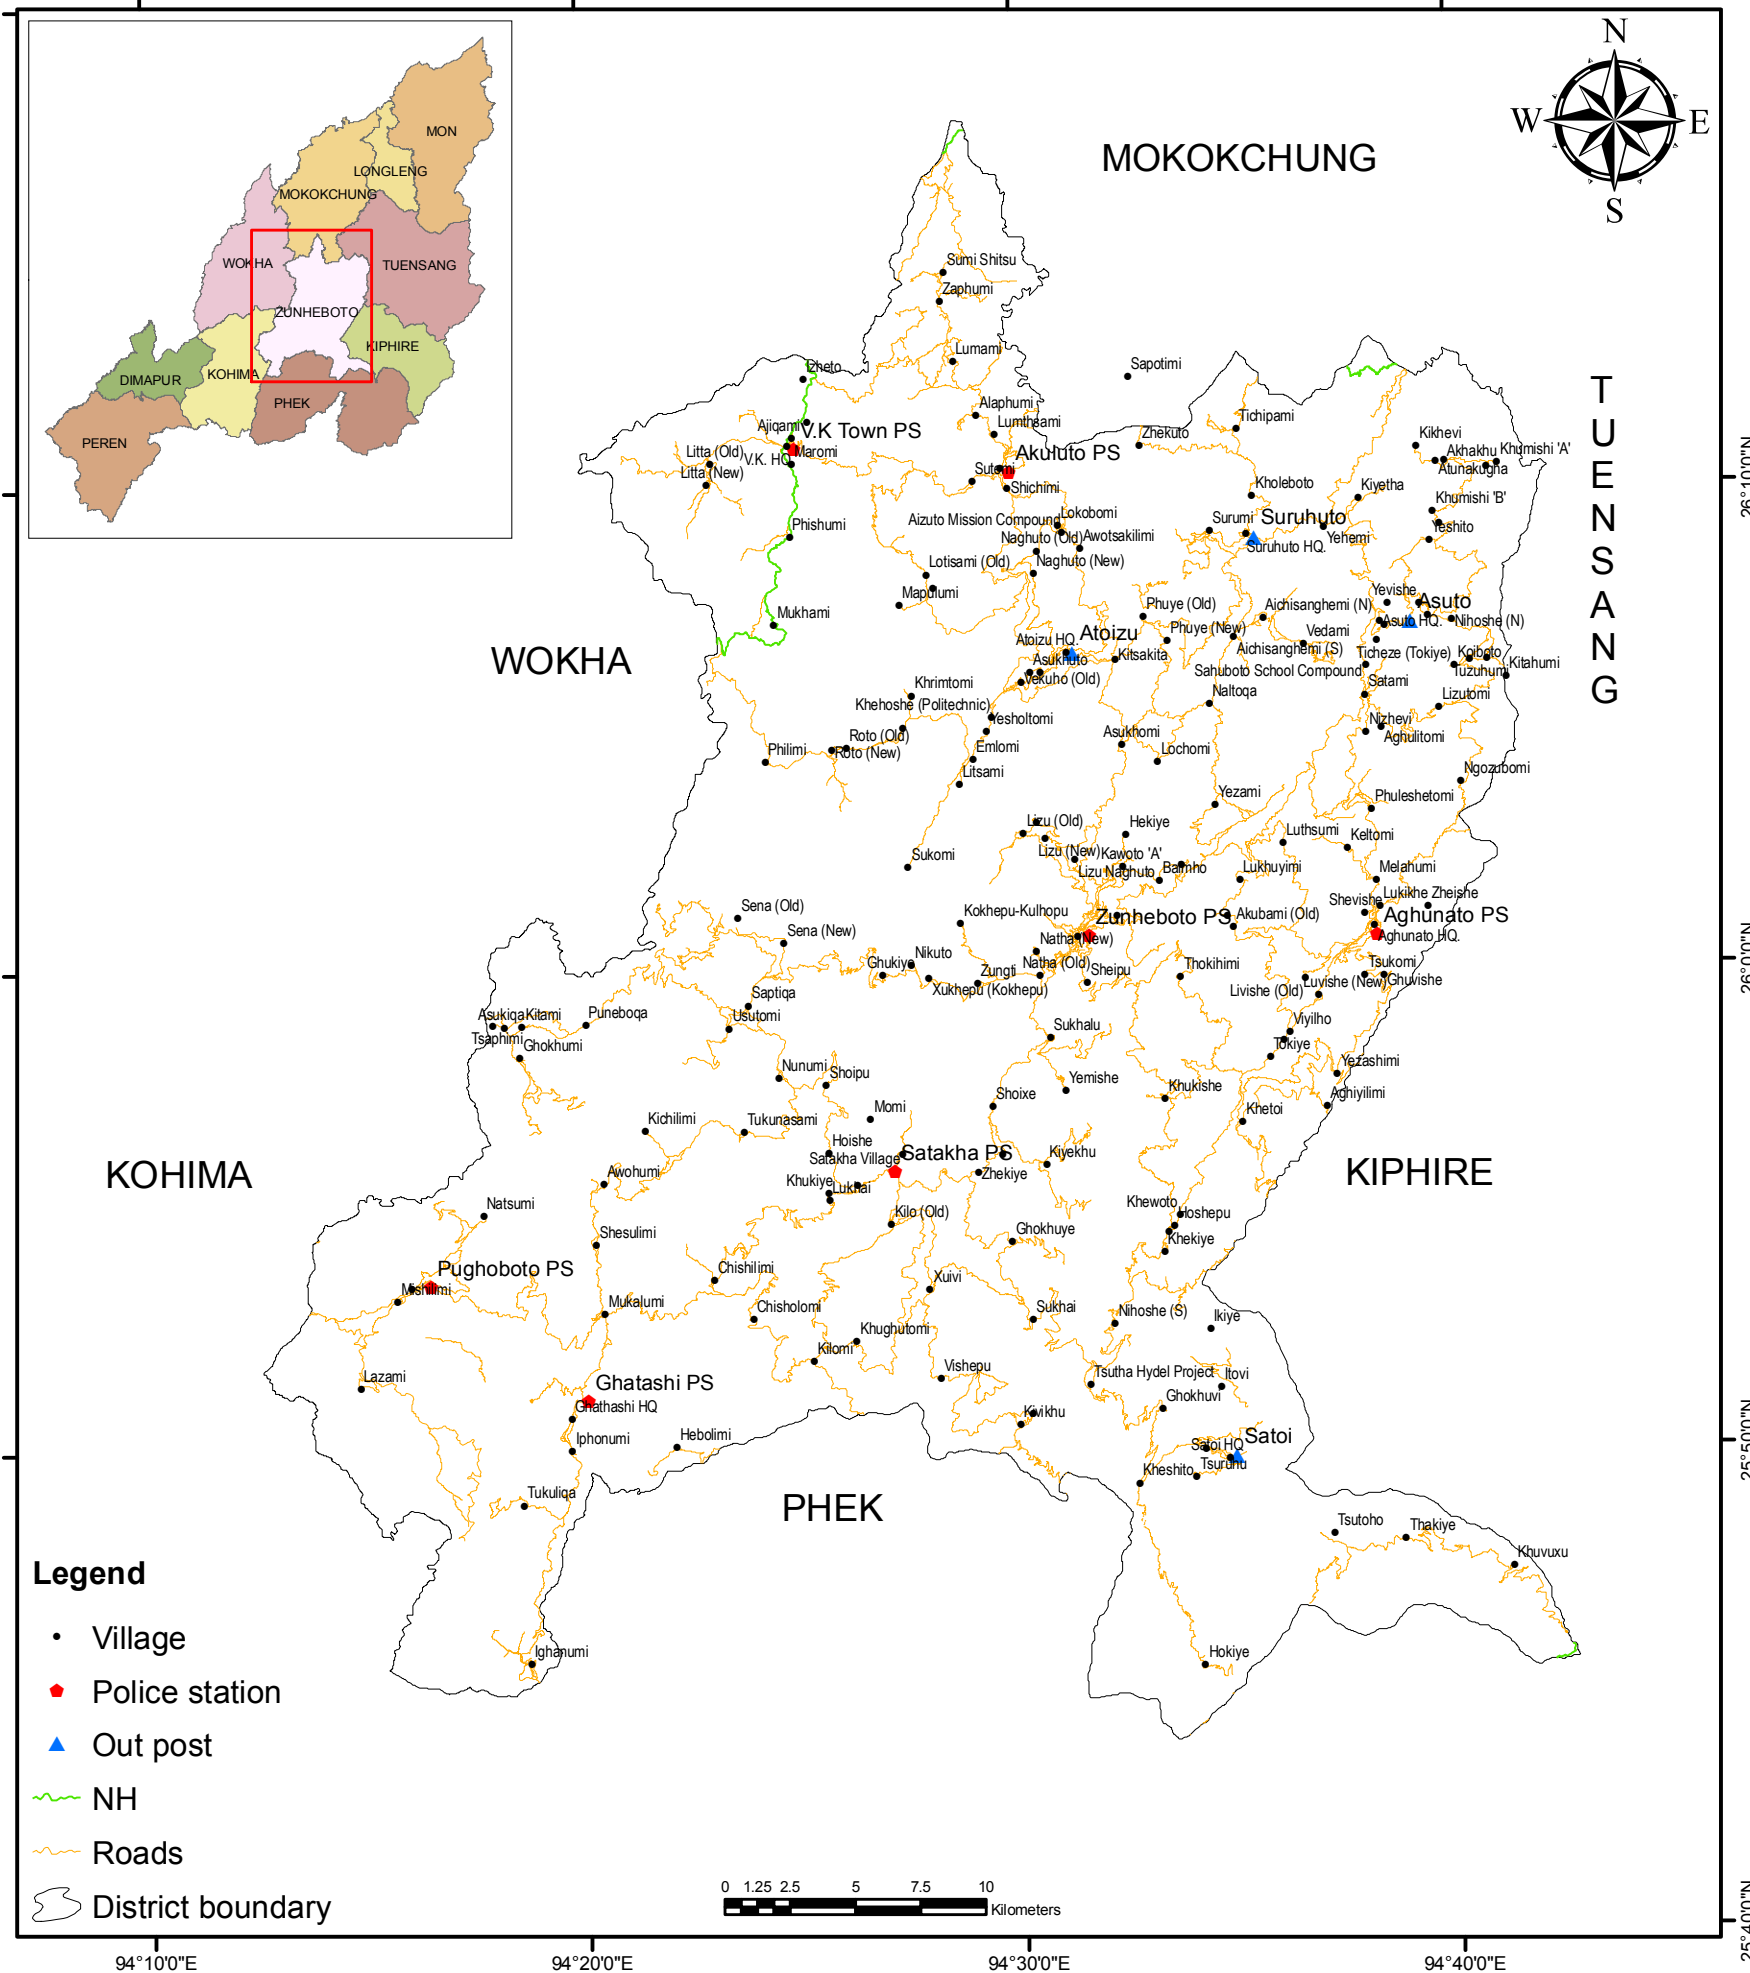

POLICE GIS ZUNHEBOTO DISTRICT NAGALAND

- Legend**
- Village
 - ◆ Police station
 - ▲ Out post
 - NH
 - Roads
 - ⬭ District boundary

PREPARED BY
Nagaland GIS and Remote Sensing Centre
Planning & Co-ordination Department
Government of Nagaland

94°10'0"E 94°20'0"E 94°30'0"E 94°40'0"E 25°40'0"N

26°10'0"N
26°0'0"N
25°50'0"N
25°40'0"N