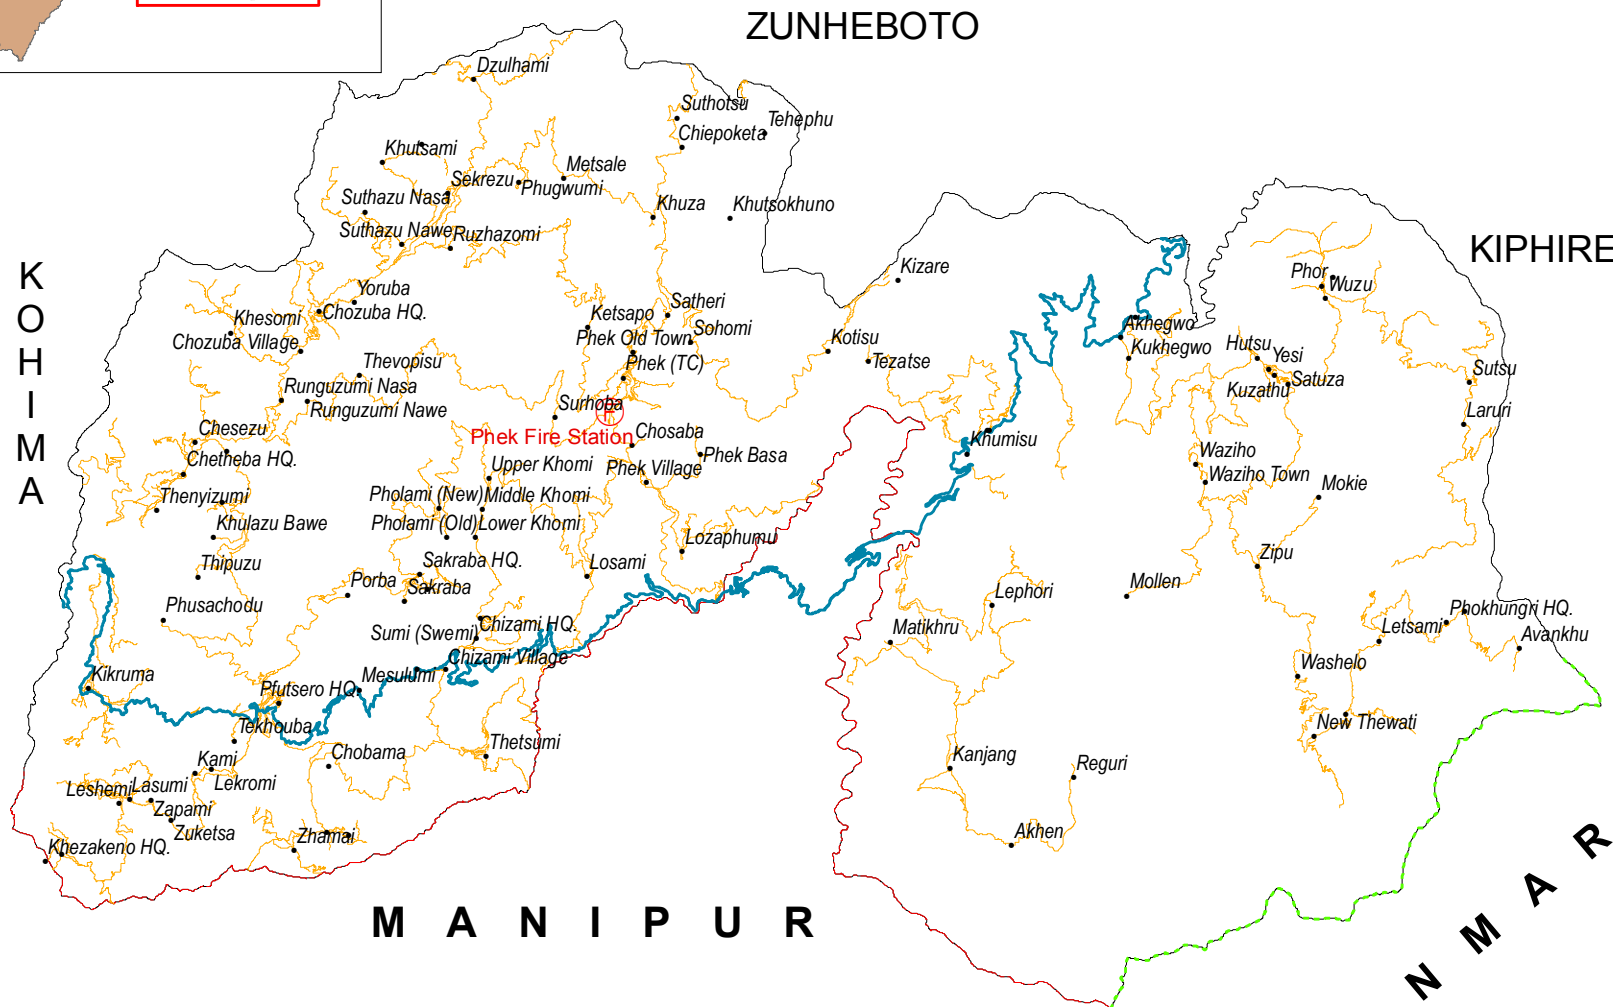

FIRE STATION PHEK DISTRICT NAGALAND

26°00"N
25°50'0"N
25°40'0"N
25°30'0"N
25°20'0"N

94°10'E 94°20'0"E 94°30'0"E 94°40'0"E 94°50'0"E

- Legend**
- Fire station
 - Village
 - NH
 - Roads
 - District boundary
 - State boundary
 - International boundary

PREPARED BY
Nagaland GIS and Remote Sensing Centre
Planning & Co-ordination Department
Government of Nagaland

"The boundaries of Nagaland as shown on this map are subject to revision as provided in the 1960 Delhi Agreement"