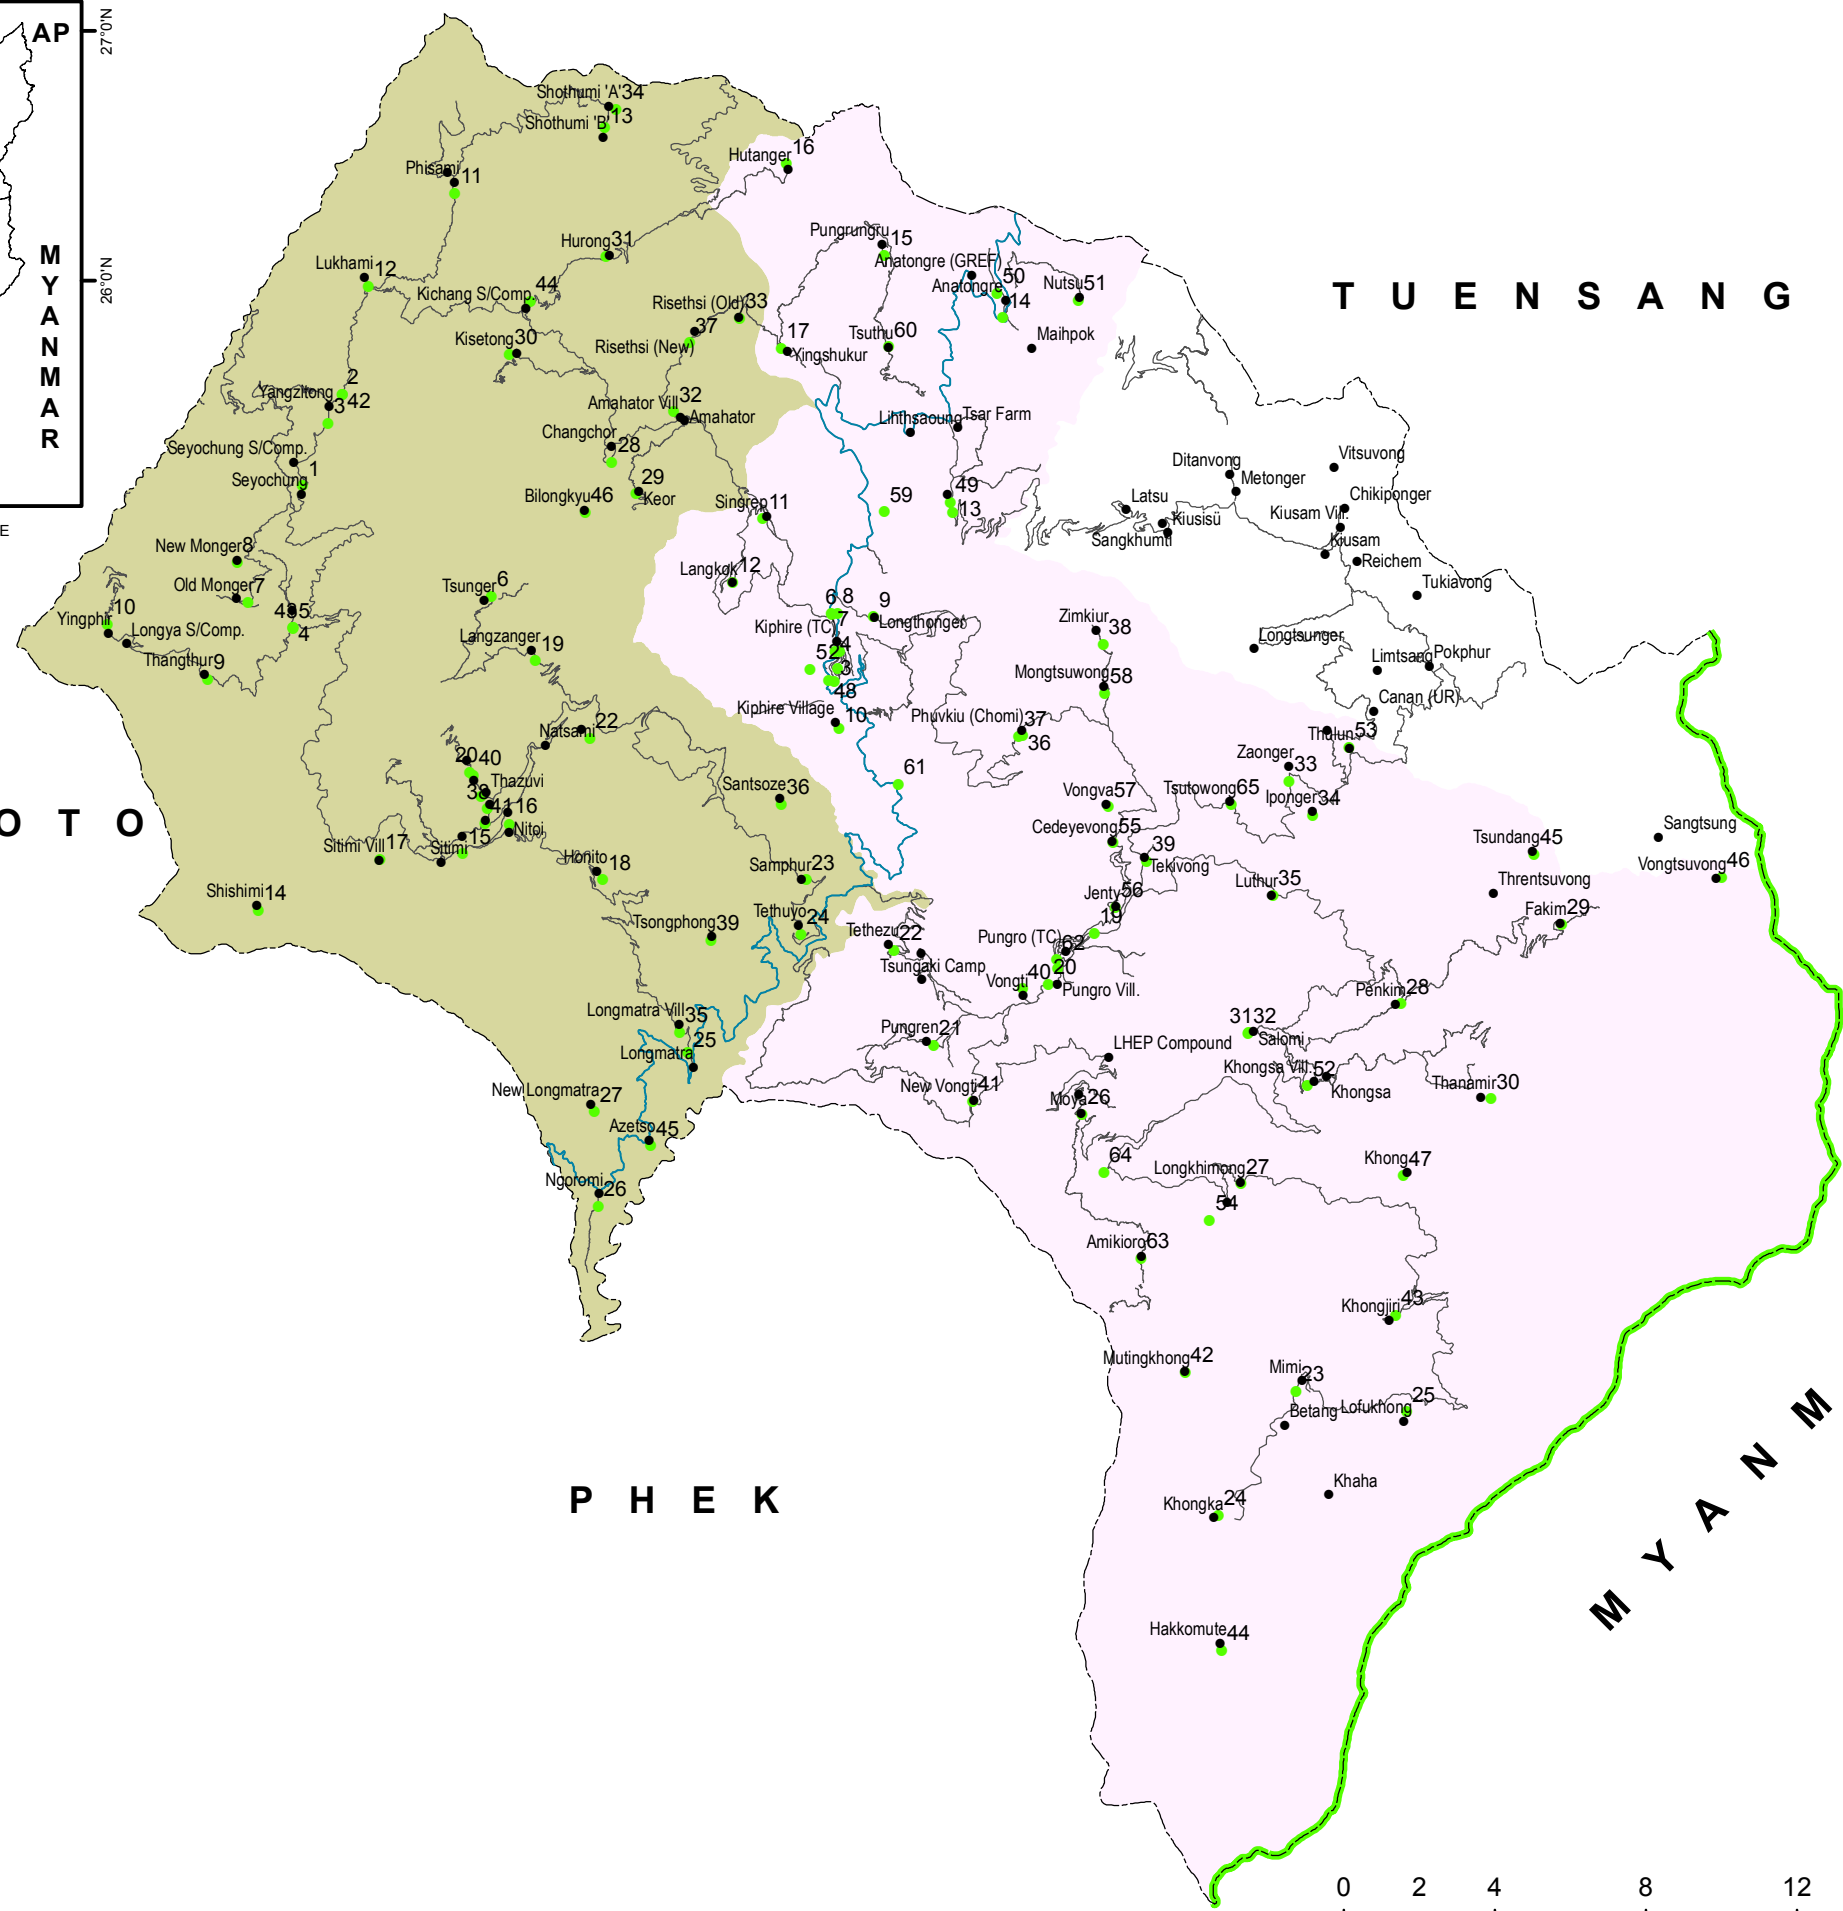

26°0'0"N

ELECTION GIS

KIPHIRE DISTRICT

NAGALAND

Legend

- Village/ Town
- Polling Stations
- 59-Seyochung-Sitimi A/C
- 60-Pungro-Kiphire A/C
- NH 202
- Roads
- District
- International Boundary

95°0'0"E

"The boundaries of Nagaland as shown on this map are subject to revision as provided in the 1960 Delhi Agreement"

PREPARED BY
 Nagaland GIS and Remote Sensing Centre
 Planning & Co-ordination Department
 Government of Nagaland (2018)