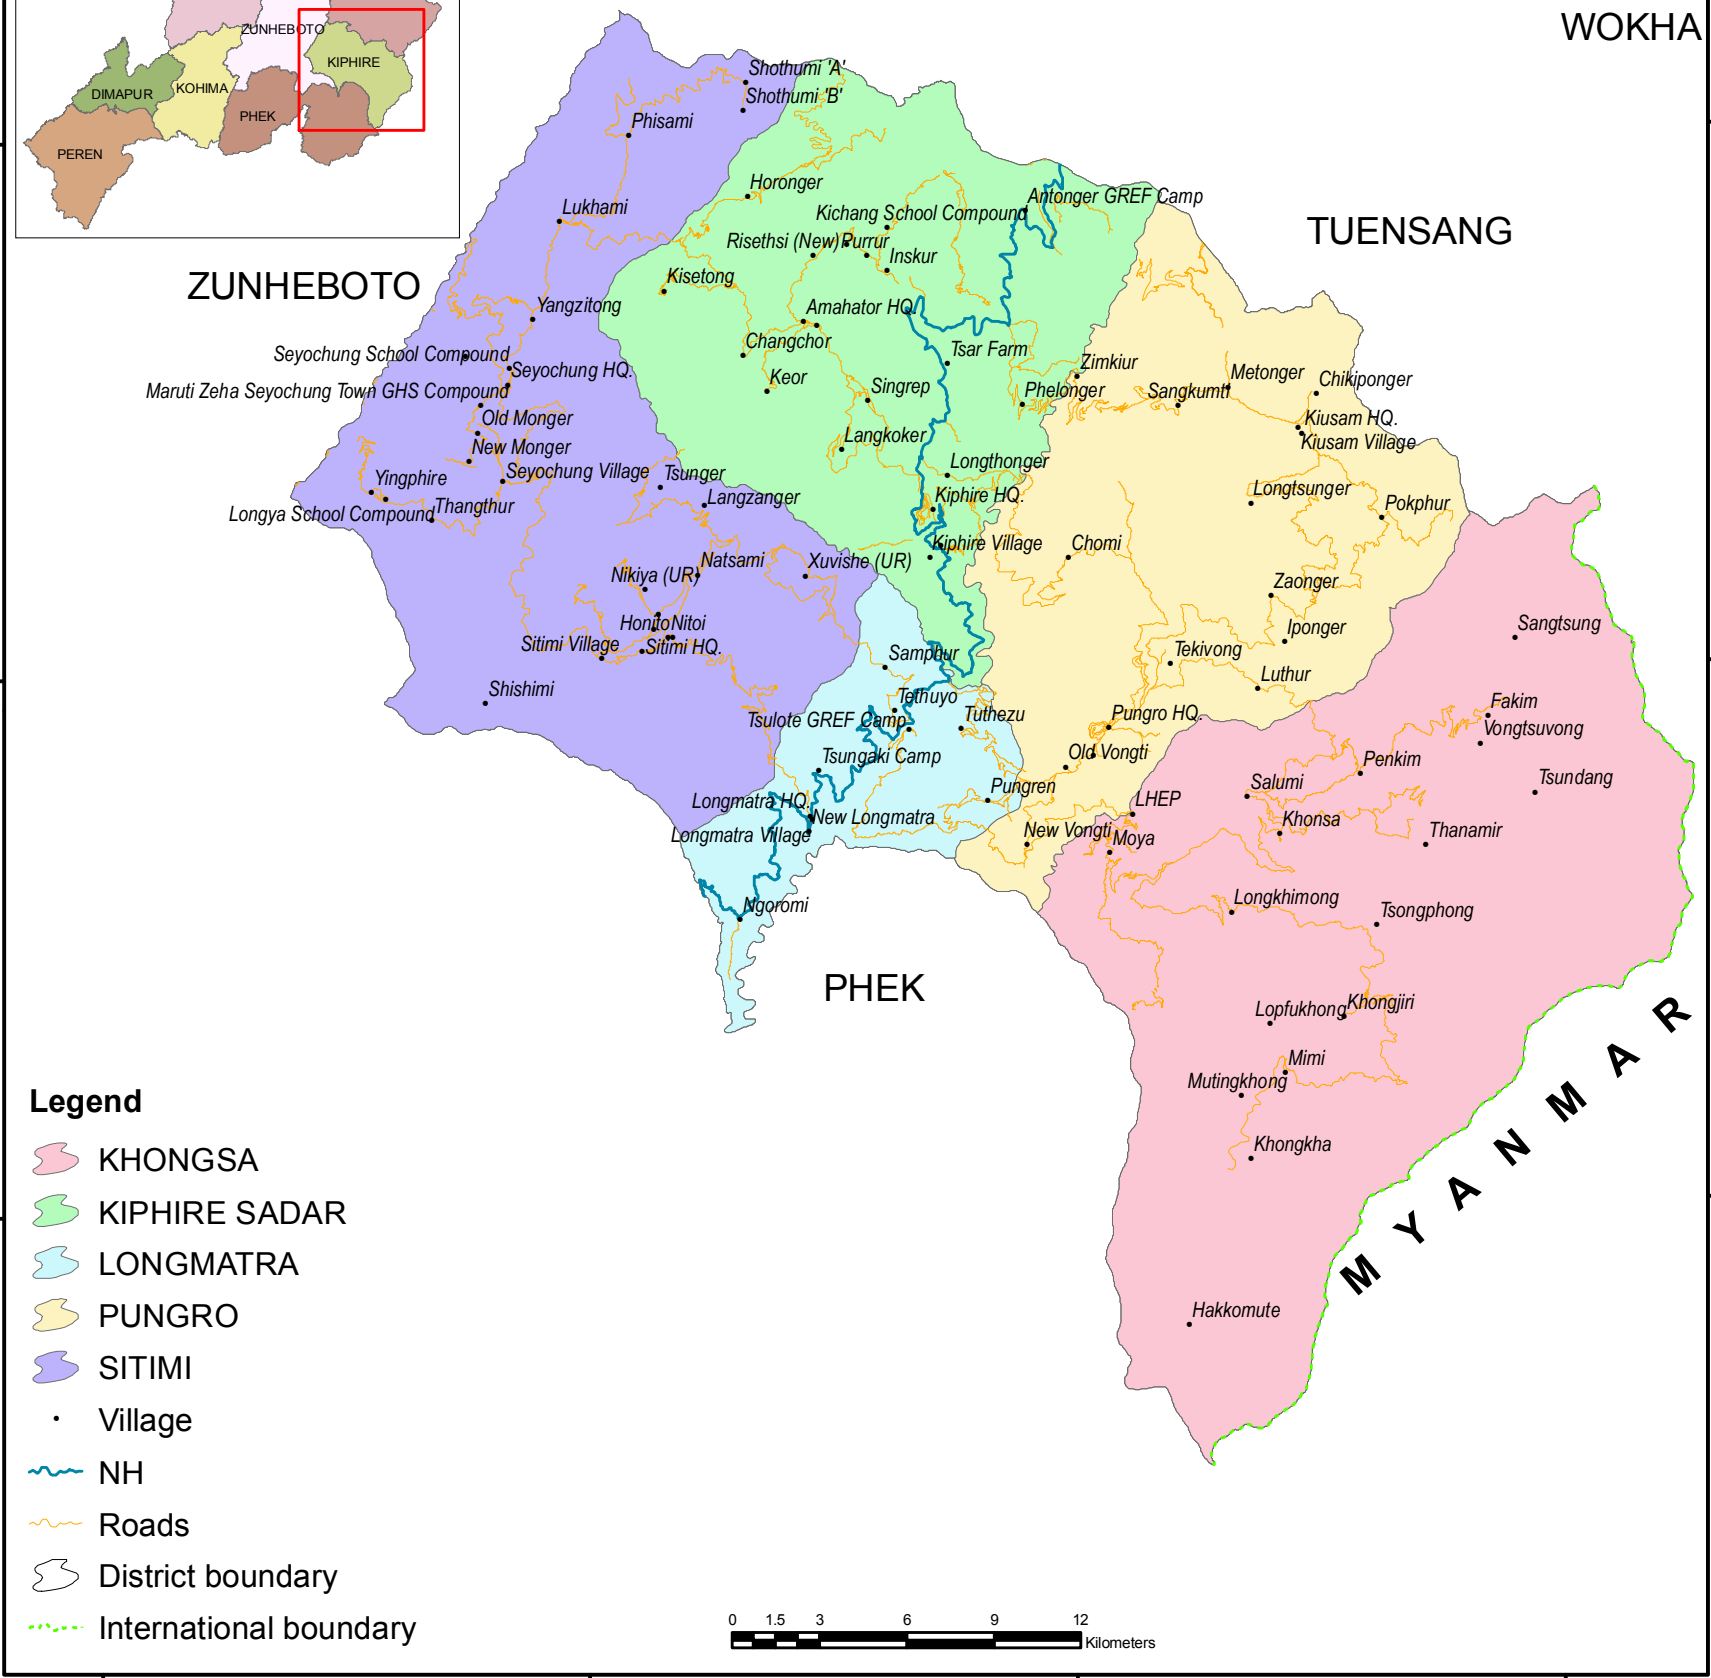

WOKHA

ADMINISTRATIVE BLOCKS KIPHIRE DISTRICT NAGALAND

PREPARED BY
Nagaland GIS and Remote Sensing Centre
Planning & Co-ordination Department
Government of Nagaland

"The boundaries of Nagaland as shown on this map are subject to revision as provided in the 1960 Delhi Agreement"