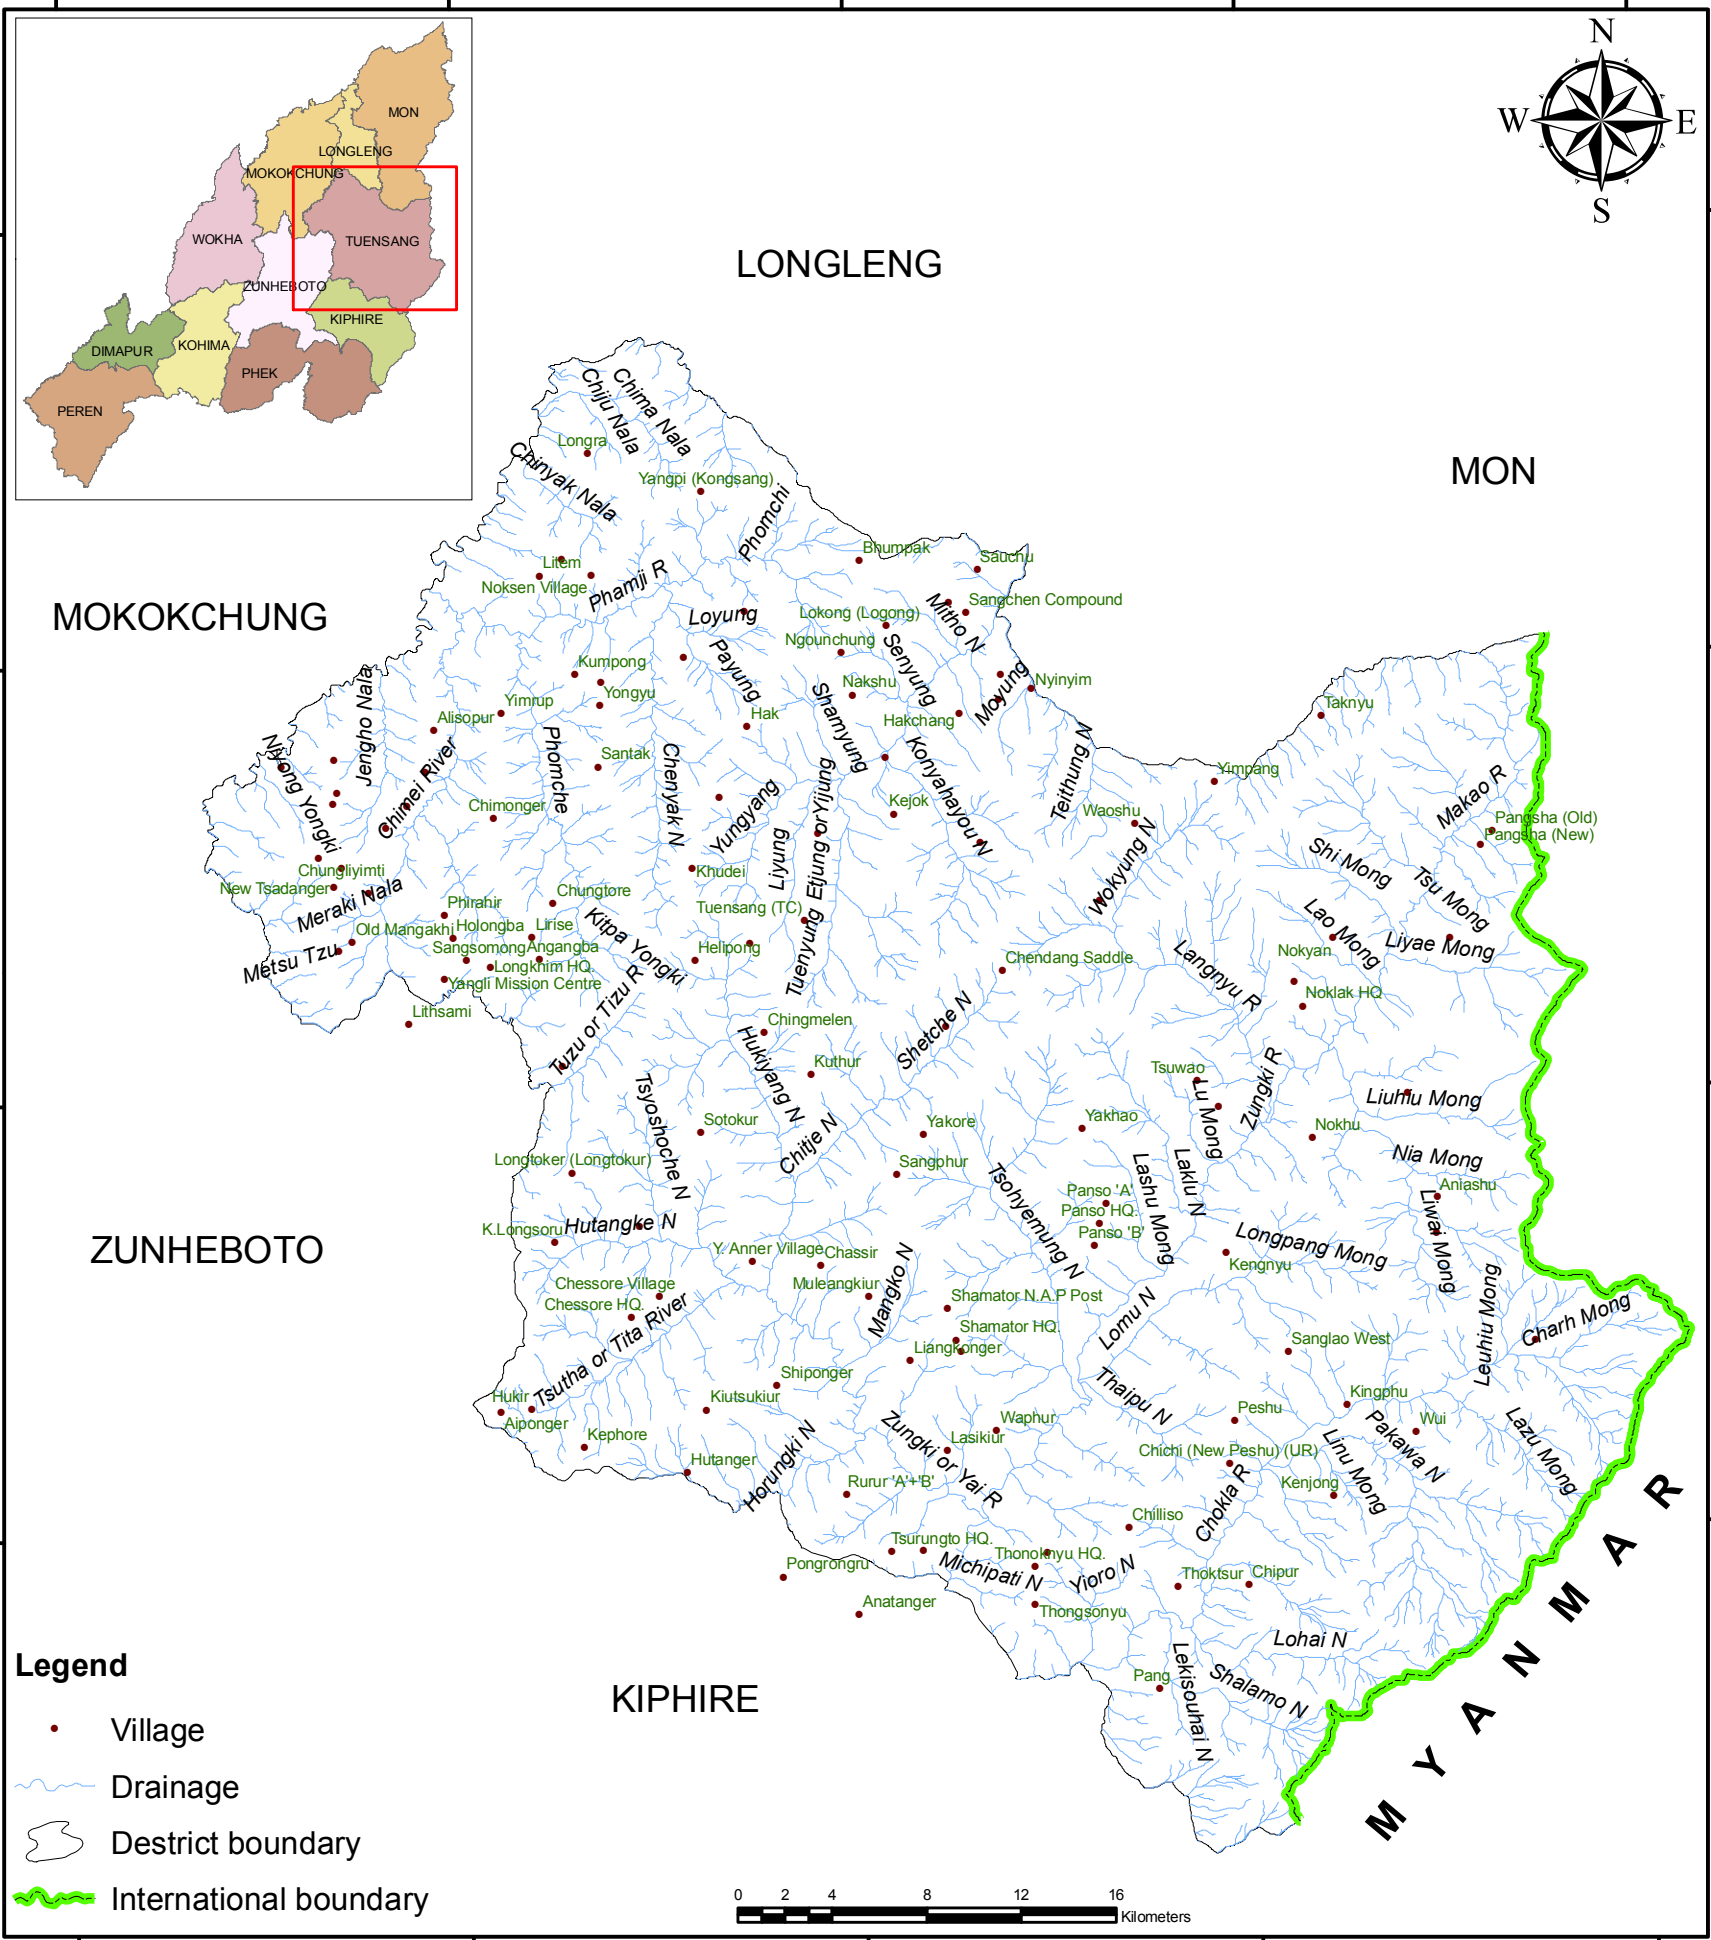

DRAINAGE TUENSANG DISTRICT NAGALAND

- Legend**
- Village
 - Drainage
 - District boundary
 - International boundary

PREPARED BY
Nagaland GIS and Remote Sensing Centre
Planning & Co-ordination Department
Government of Nagaland

"The boundaries of Nagaland as shown on this map are subject to revision as provided in the 1960 Delhi Agreement"