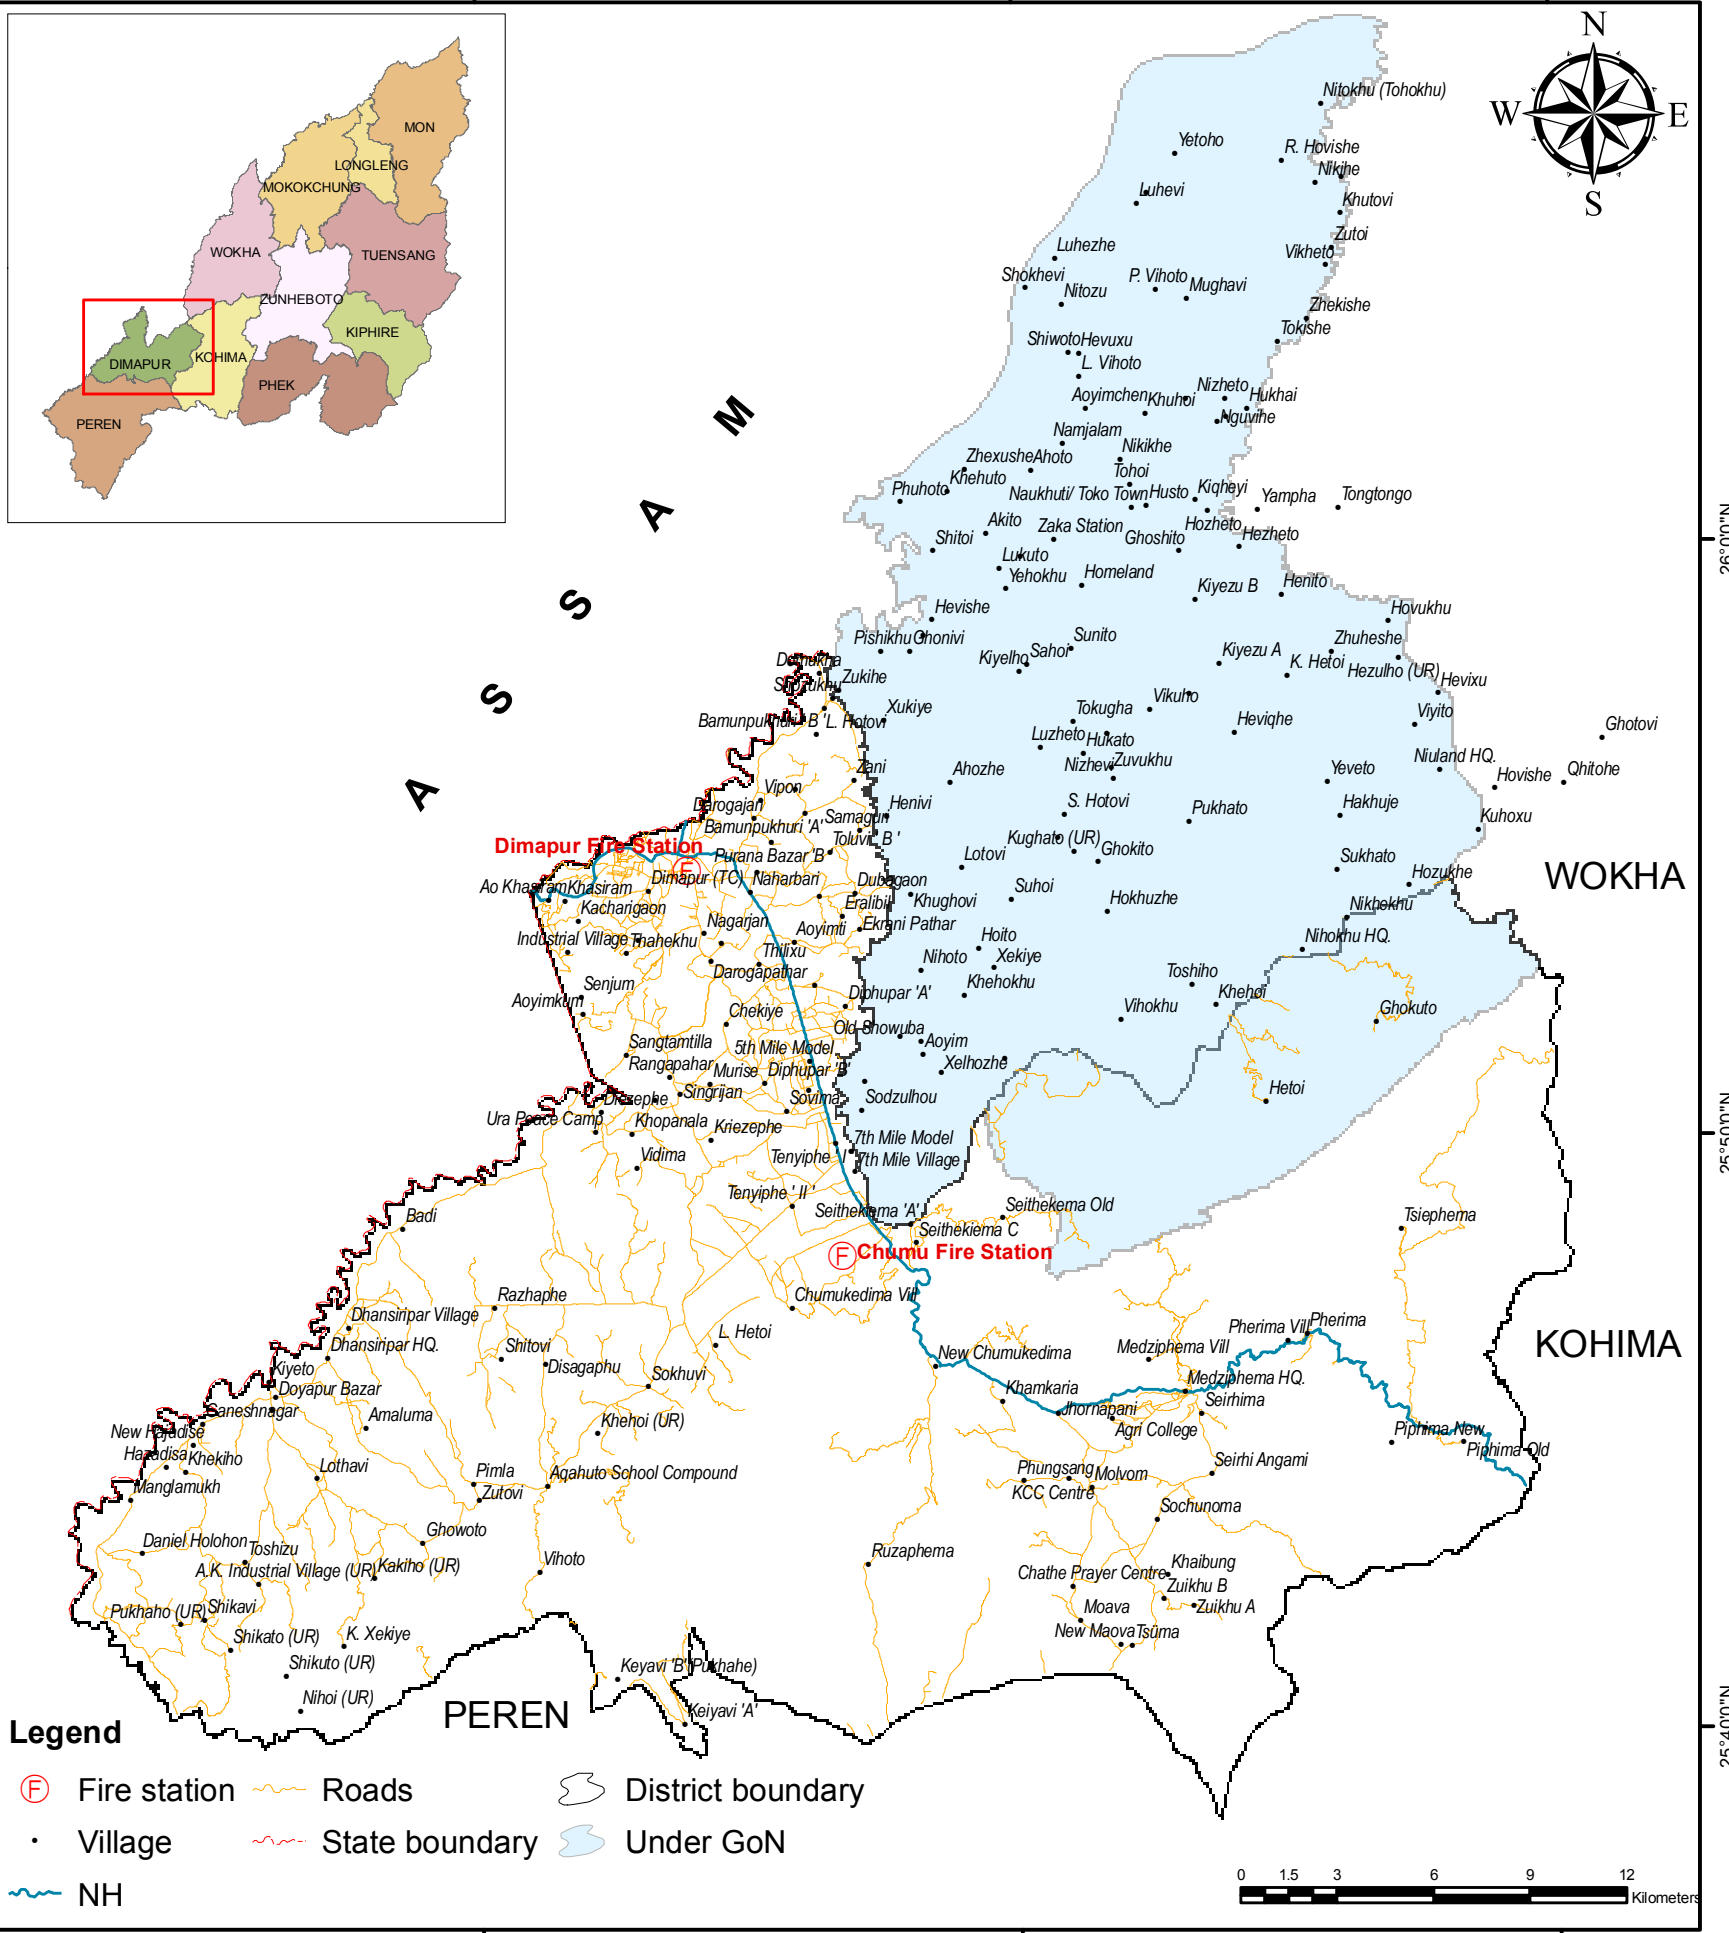

FIRE STATION DIMAPUR DISTRICT NAGALAND

PREPARED BY
Nagaland GIS and Remote Sensing Centre
Planning & Co-ordination Department
Government of Nagaland

- Legend**
- Ⓡ Fire station
 - Roads
 - District boundary
 - Village
 - State boundary
 - Under GoN
 - NH

"The boundaries of Nagaland as shown on this map are subject to revision as provided in the 1960 Delhi Agreement"
"This map is without prejudice to the claims of Nagaland for re-drawing the Assam-Nagaland boundary on the basis of historical and traditional factor"