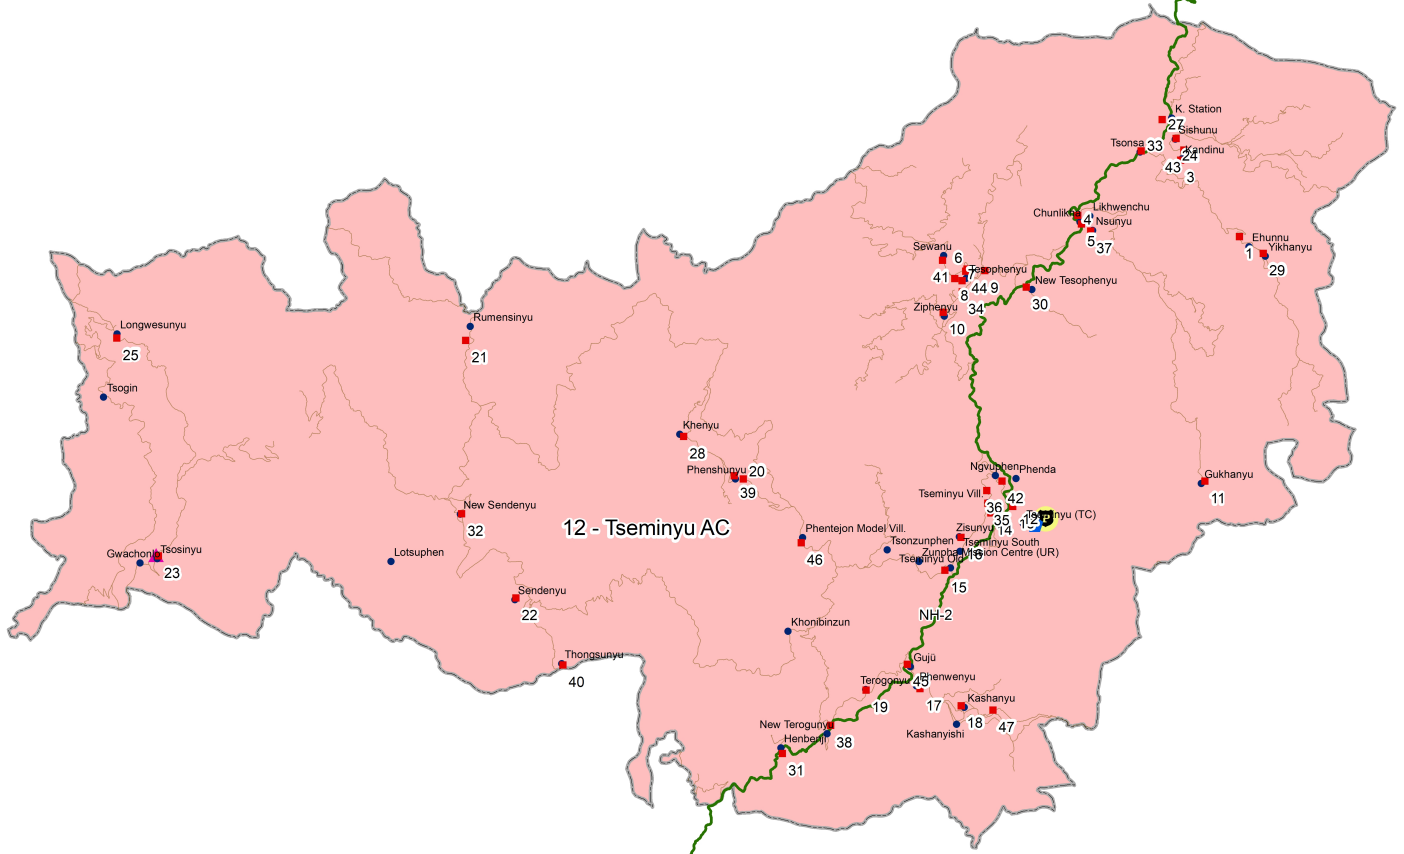

TSEMINYU ELECTION DISTRICT MAP

LEGEND

- Village/Town Locations
- Polling Station
- DC
- ▲ EAC
- Police Station
- **National Highway**
- National Highway 2
- Other Roads
- AC Boundary

"This map is without prejudice to the claims of Nagaland for re-drawing the Assam-Nagaland boundary on the basis of historical and traditional factor"

"The boundaries of Nagaland as shown on this map are subject to revision as provided in the 1960 Delhi Agreement"

94°10'0"E