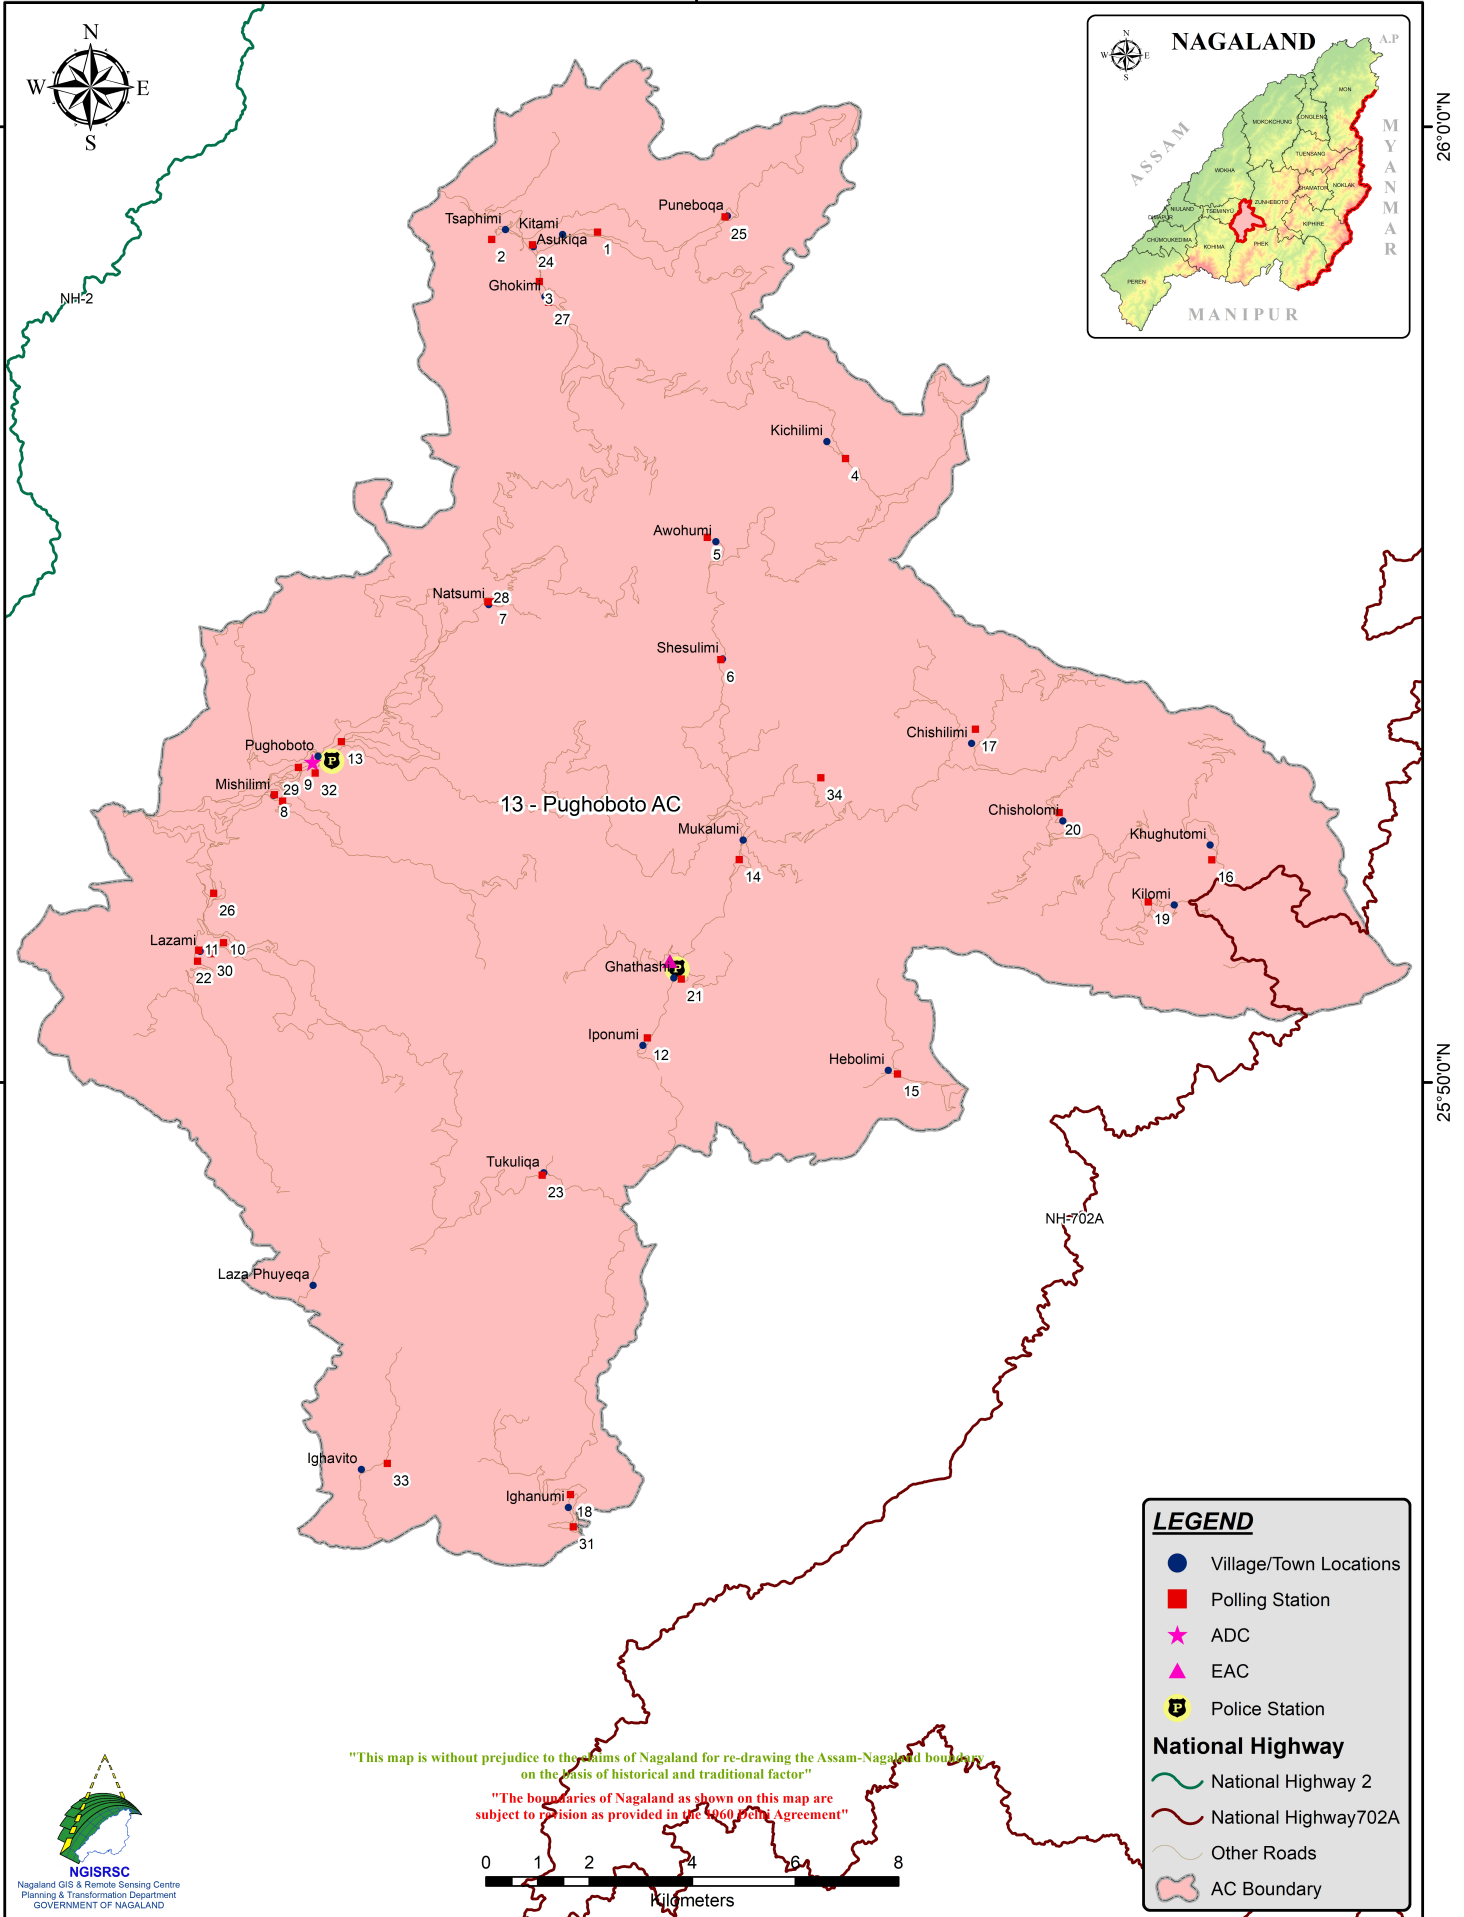

PUGHOBOTO ELECTION DISTRICT MAP

"This map is without prejudice to the aims of Nagaland for re-drawing the Assam-Nagaland boundary on the basis of historical and traditional factor"

"The boundaries of Nagaland as shown on this map are subject to revision as provided in the 1960 Pöhi Agreement"