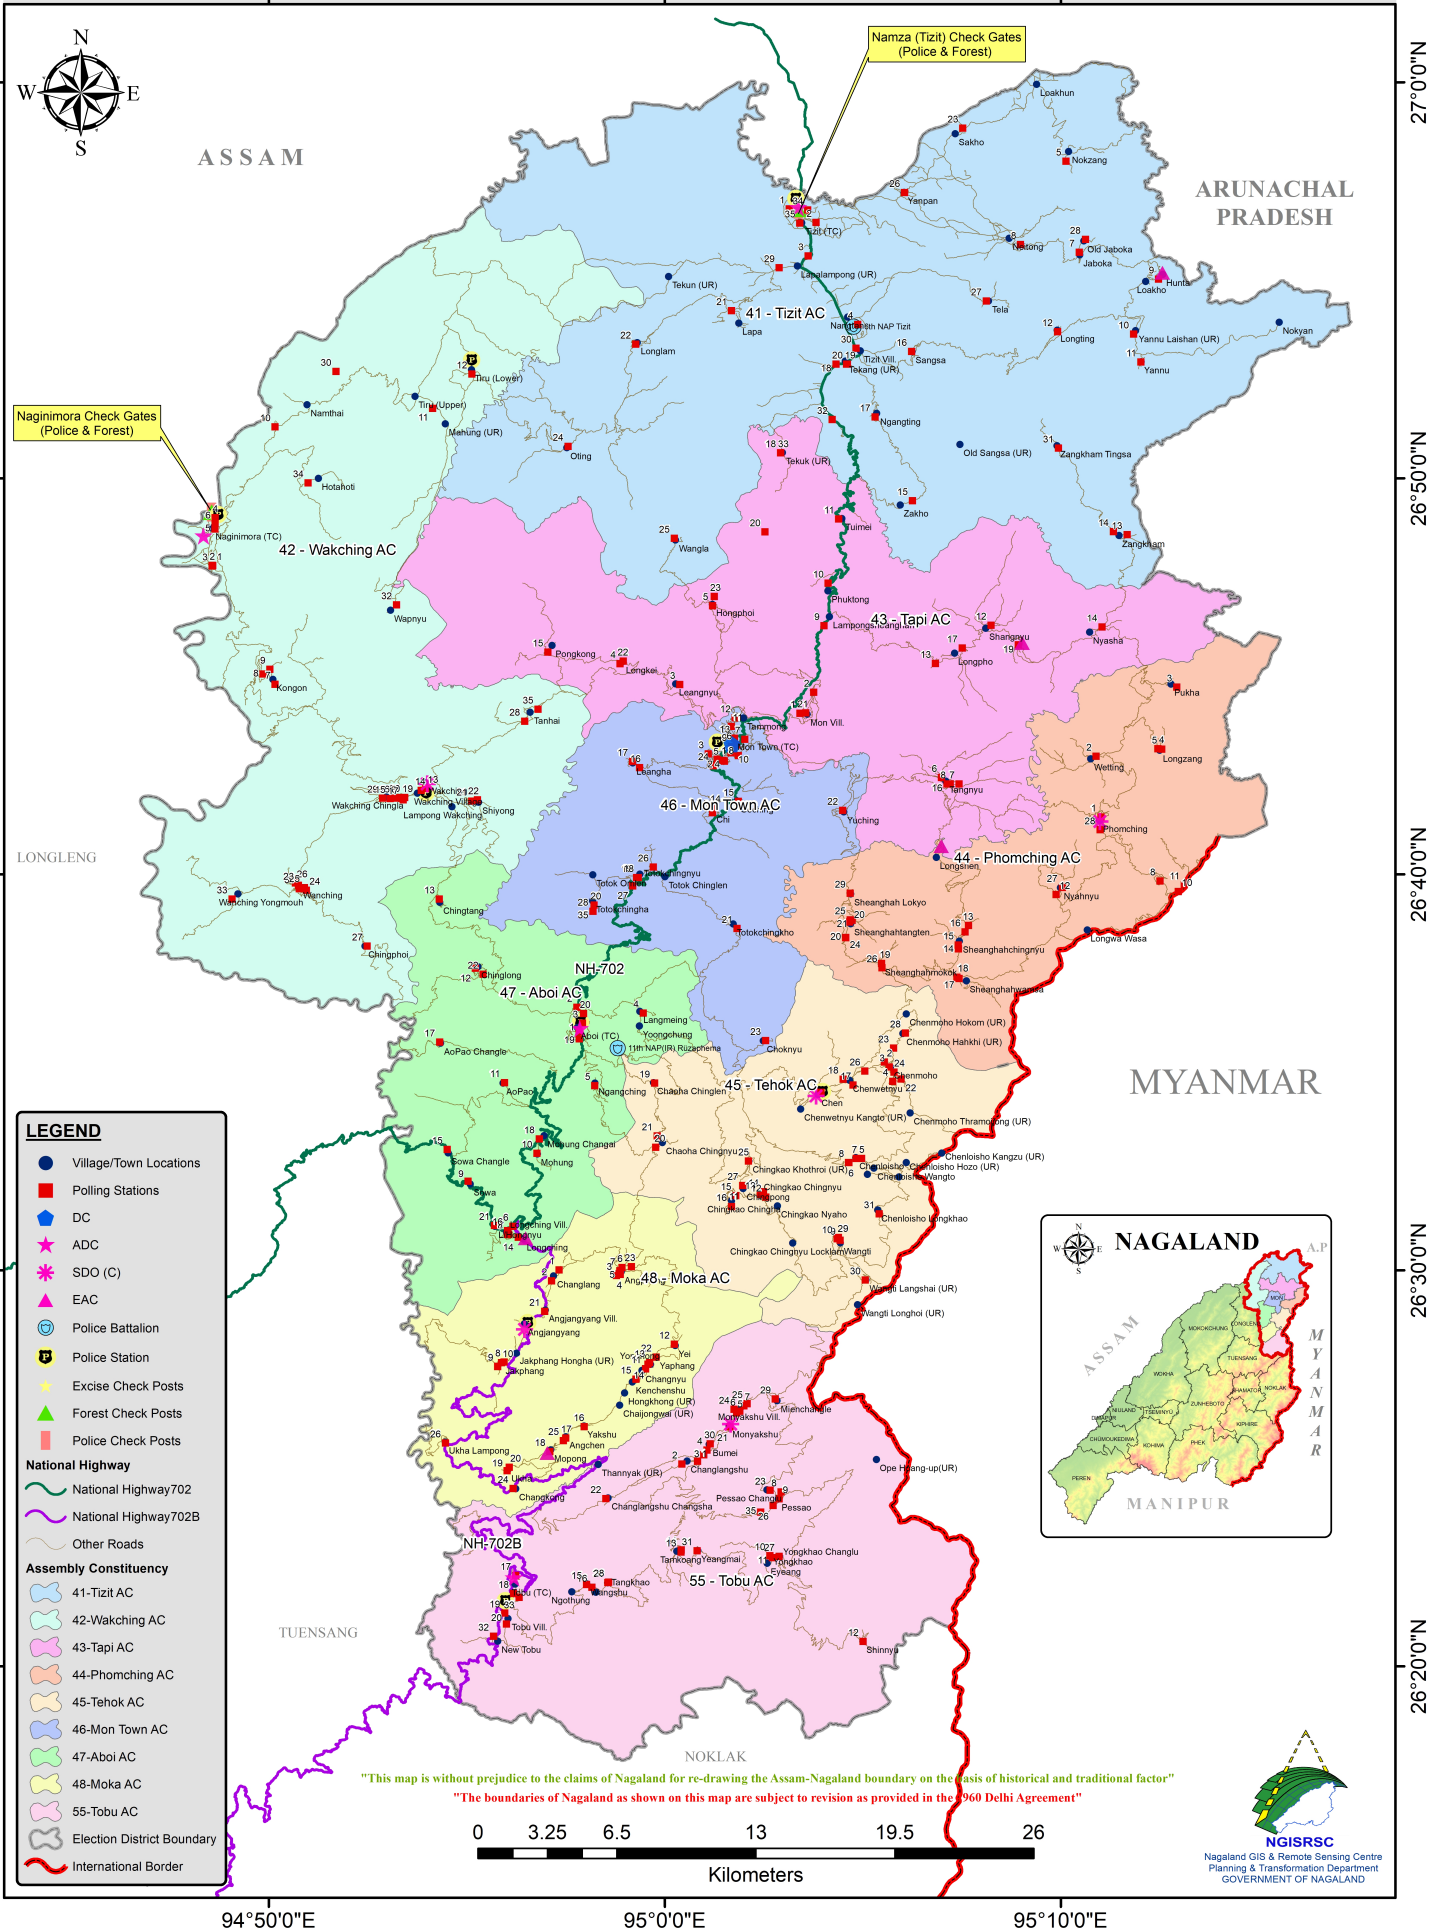

MON ELECTION DISTRICT MAP

"This map is without prejudice to the claims of Nagaland for re-drawing the Assam-Nagaland boundary on the basis of historical and traditional factor"
 "The boundaries of Nagaland as shown on this map are subject to revision as provided in the 1960 Delhi Agreement"