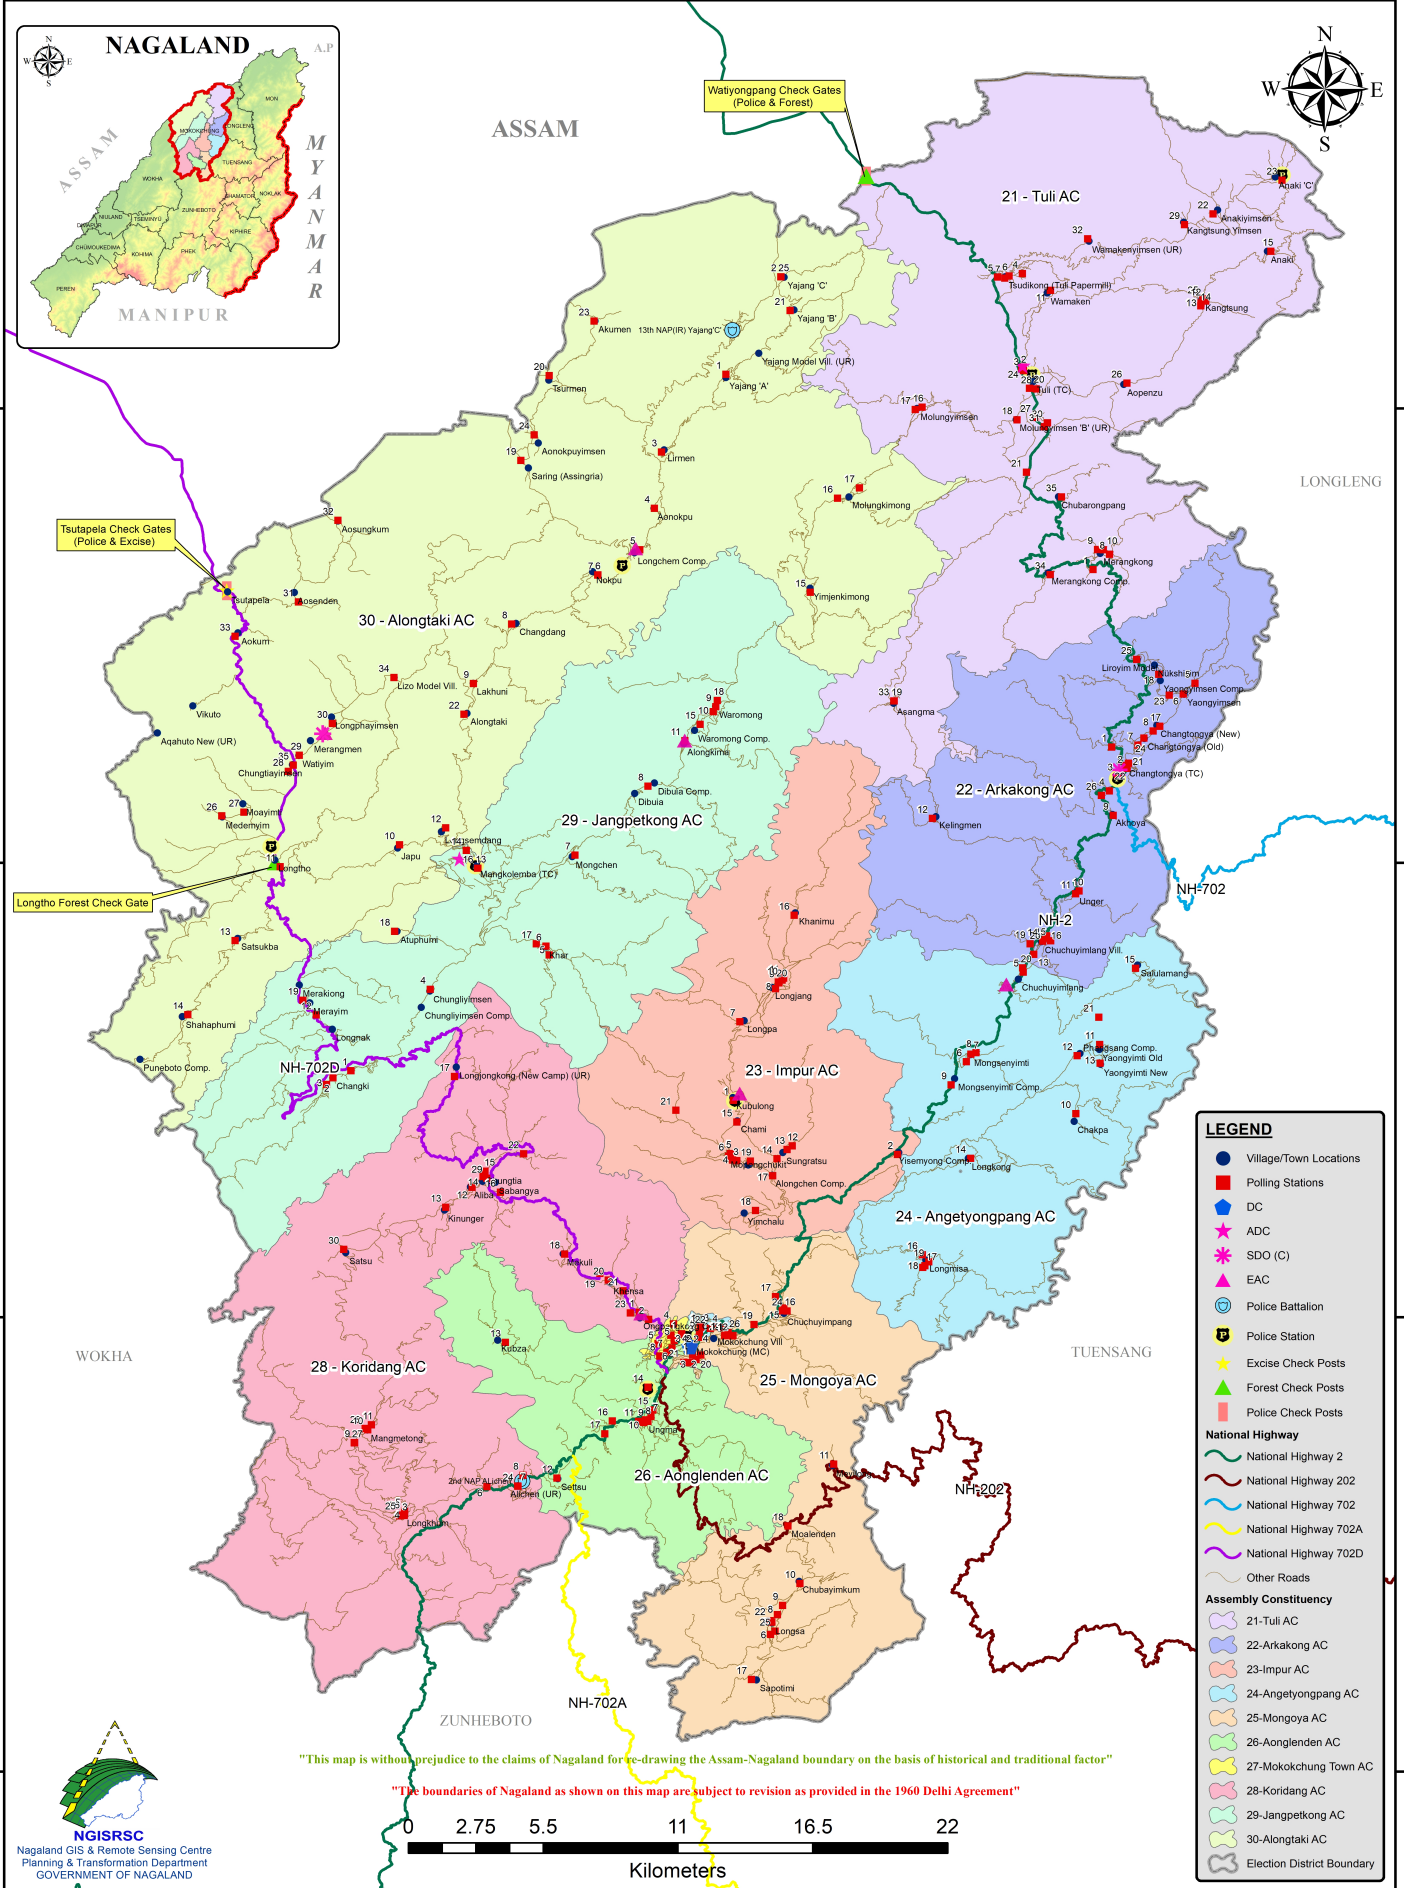

MOKOKCHUNG ELECTION DISTRICT MAP

"This map is without prejudice to the claims of Nagaland for re-drawing the Assam-Nagaland boundary on the basis of historical and traditional factor"
 "The boundaries of Nagaland as shown on this map are subject to revision as provided in the 1960 Delhi Agreement"