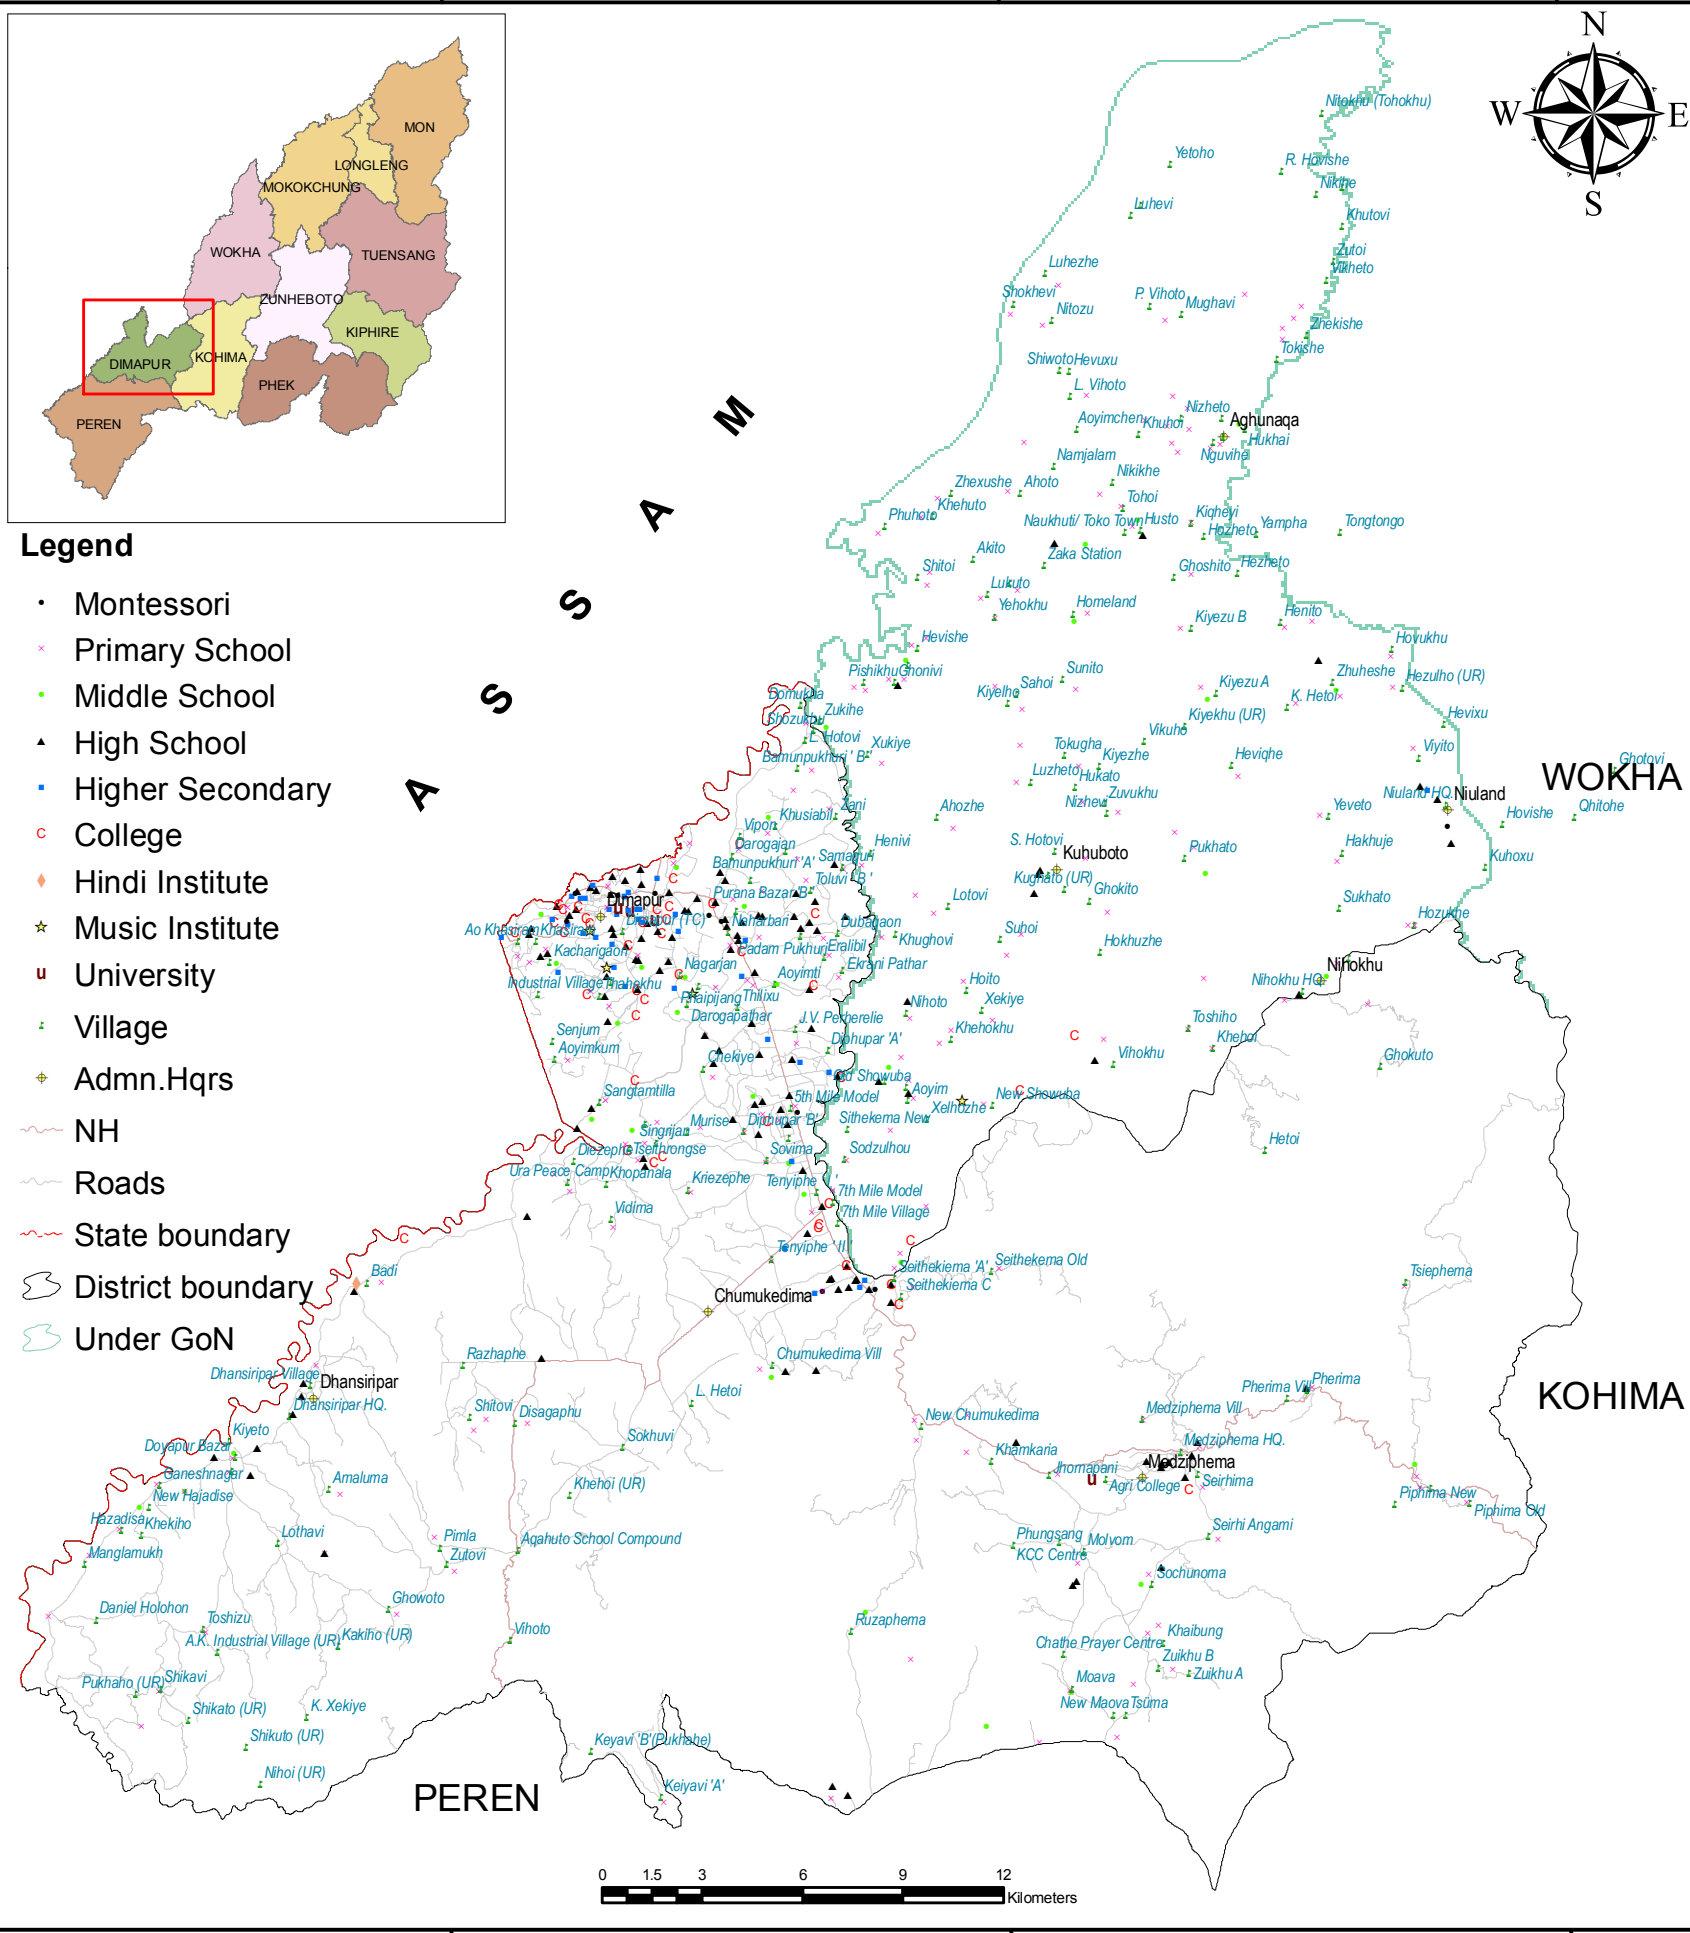

EDUCATION GIS DIMAPUR DISTRICT NAGALAND

- Legend**
- Montessori
 - × Primary School
 - Middle School
 - ▲ High School
 - Higher Secondary
 - College
 - ◆ Hindi Institute
 - ☆ Music Institute
 - University
 - Village
 - ◆ Admn.Hqrs
 - NH
 - Roads
 - State boundary
 - District boundary
 - Under GoN

PREPARED BY
Nagaland GIS and Remote Sensing Centre
Planning & Co-ordination Department
Government of Nagaland

"The boundaries of Nagaland as shown on this map are subject to revision as provided in the 1960 Delhi Agreement"
"This map is without prejudice to the claims of Nagaland for re-drawing the Assam-Nagaland boundary on the basis of historical and traditional factor"